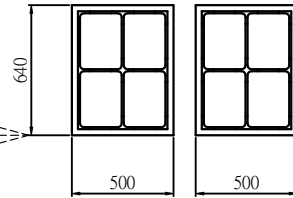

Standard (標準)
Lower dust collector (下集塵器)
Working area (工作範圍): 500 x 640 mm

Option (選配)
Both Upper dust collector and Auto tool exchange are install (上集塵器 + 自動換刀)
Working area (工作範圍): 500 x 620 mm