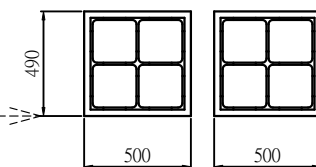

Standard (標準)

Lower dust collector (下集塵器)

Working area (工作範圍) : 500 x 490 mm

Option (選配)

Both Upper dust collector and Auto tool exchange are install (上集塵器 + 自動換刀)

Working area (工作範圍) : 500 x 470 mm