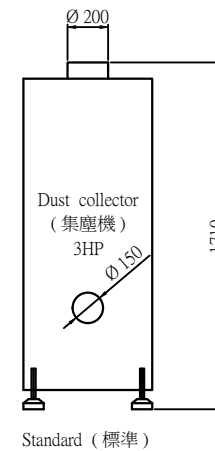

Dust collector (外掛集塵機)

Standard (標準)

Option (選配)

Standard (標準)

Lower dust collector (下集塵器)

Working area (工作範圍): 330 x 640 mm

Option (選配)

Both Upper dust collector and Auto tool exchange are install (上集塵器 + 自動換刀)

Working area (工作範圍): 330 x 620 mm

Standard (標準)

Option (選配)