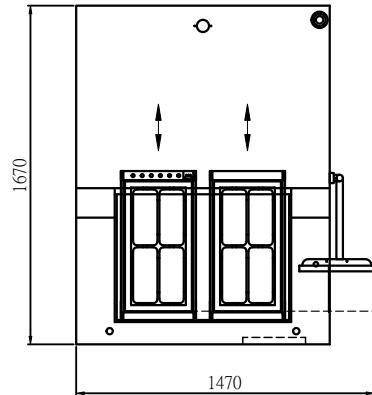

Dust collector (外掛集塵機)

Standard (標準)

Option (選配)

Standard (標準)

Lower dust collector (下集塵器)

Working area (工作範圍): 330 x 640 mm

Option (選配)

Both Upper dust collector and Auto tool exchange are install (上集塵器 + 自動換刀)

Working area (工作範圍): 330 x 620 mm

Standard (標準)

Option (選配)