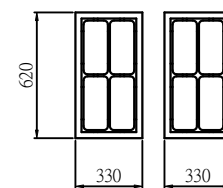

Dust collector (外掛集塵機)

Standard (標準)

Option (選配)

Standard (標準)

Lower dust collector (下集塵器)

Working area (工作範圍): 330 x 640 mm

Option (選配)

Both Upper dust collector and Auto tool exchange are install (上集塵器 + 自動換刀)

Working area (工作範圍): 330 x 620 mm

Standard (標準)

Option (選配)