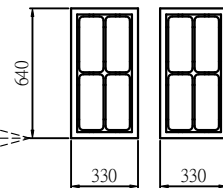

Dust collector (外掛集塵機)

Standard (標準)

Option (選配)

Standard (標準)

Lower dust collector (下集塵器)

Working area (工作範圍): 330 x 640 mm

Option (選配)

Both Upper dust collector and Auto tool exchange are install (上集塵器 + 自動換刀)

Working area (工作範圍): 330 x 620 mm

Standard (標準)

Option (選配)