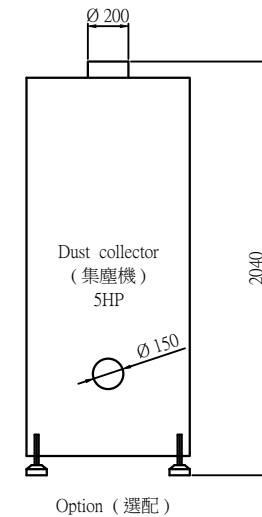

Dust collector (外掛集塵機)

Standard (標準)

Option (選配)

Standard (標準)

Lower dust collector (下集塵器)

Working area (工作範圍): 330 x 640 mm

Option (選配)

Both Upper dust collector and Auto tool exchange are install (上集塵器 + 自動換刀)

Working area (工作範圍): 330 x 620 mm

Standard (標準)

Option (選配)