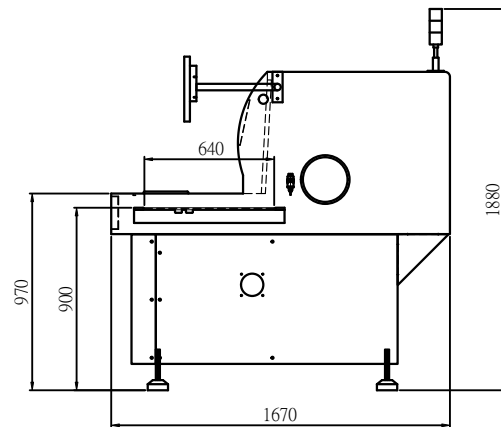

Dust collector (外掛集塵機)

Standard (標準)

Option (選配)

Standard (標準)

Lower dust collector (下集塵器)

Working area (工作範圍): 330 x 640 mm

Option (選配)

Both Upper dust collector and Auto tool exchange are install (上集塵器 + 自動換刀)

Working area (工作範圍): 330 x 620 mm

Standard (標準)

Option (選配)