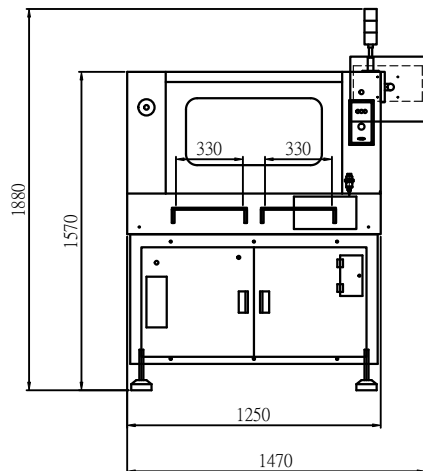

Dust collector (外掛集塵機)

Standard (標準)

Option (選配)

Standard (標準)

Lower dust collector (下集塵器)

Working area (工作範圍): 330 x 640 mm

Option (選配)

Both Upper dust collector and Auto tool exchange are install (上集塵器 + 自動換刀)

Working area (工作範圍): 330 x 620 mm

Standard (標準)

Option (選配)