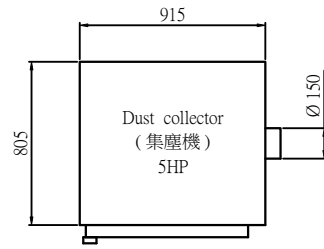

Dust collector (外掛集塵機)

Standard (標準)

Option (選配)

Standard (標準)

Lower dust collector (下集塵器)

Working area (工作範圍): 330 x 640 mm

Option (選配)

Both Upper dust collector and Auto tool exchange are install (上集塵器 + 自動換刀)

Working area (工作範圍): 330 x 620 mm

Standard (標準)

Option (選配)