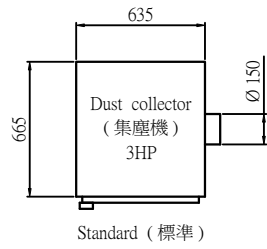

Dust collector (外掛集塵機)

Standard (標準)

Option (選配)

Standard (標準)

Lower dust collector (下集塵器)

Working area (工作範圍): 330 x 640 mm

Option (選配)

Both Upper dust collector and Auto tool exchange are install (上集塵器 + 自動換刀)

Working area (工作範圍): 330 x 620 mm

Standard (標準)

Option (選配)