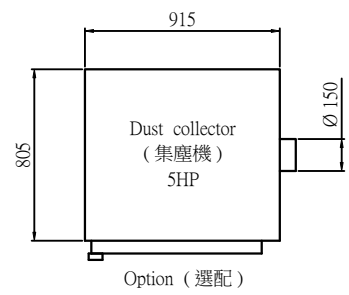

Dust collector (外掛集塵機)

Standard (標準)
Lower dust collector (下集塵器)
Working area (工作範圍) : 400 x 440 mm

Option (選配)
Both Upper dust collector and Auto tool exchange are install (上集塵器 + 自動換刀)
Working area (工作範圍) : 400 x 420 mm