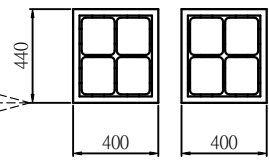

Dust collector (外掛集塵機)

Standard (標準)
Lower dust collector (下集塵器)
Working area (工作範圍) : 400 x 440 mm

Option (選配)
Both Upper dust collector and Auto tool exchange are install (上集塵器 + 自動換刀)
Working area (工作範圍) : 400 x 420 mm