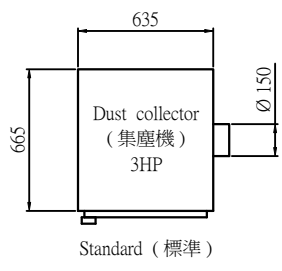

Dust collector (外掛集塵機)

Standard (標準)
Lower dust collector (下集塵器)
Working area (工作範圍) : 400 x 440 mm

Option (選配)
Both Upper dust collector and Auto tool exchange are install (上集塵器 + 自動換刀)
Working area (工作範圍) : 400 x 420 mm