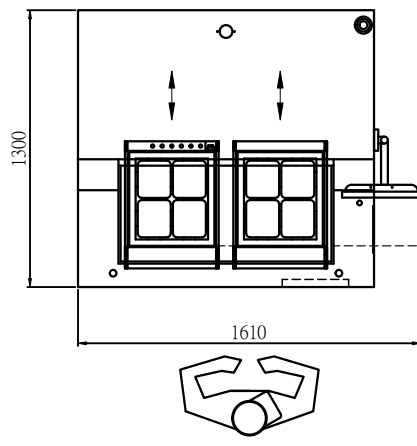

Dust collector (外掛集塵機)

Standard (標準)
Lower dust collector (下集塵器)
Working area (工作範圍) : 400 x 440 mm

Option (選配)
Both Upper dust collector and Auto tool exchange are install (上集塵器 + 自動換刀)
Working area (工作範圍) : 400 x 420 mm