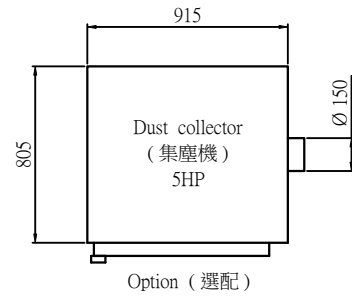

Dust collector (外掛集塵機)

Standard (標準)
Lower dust collector (下集塵器)
Working area (工作範圍) : 330 x 440 mm

Option (選配)
Both Upper dust collector and Auto tool exchange are install (上集塵器 + 自動換刀)
Working area (工作範圍) : 330 x 420 mm