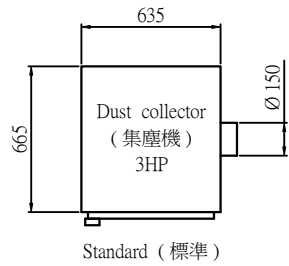

Dust collector (外掛集塵機)

Standard (標準)
Lower dust collector (下集塵器)
Working area (工作範圍) : 330 x 440 mm

Option (選配)
Both Upper dust collector and Auto tool exchange are install (上集塵器 + 自動換刀)
Working area (工作範圍) : 330 x 420 mm