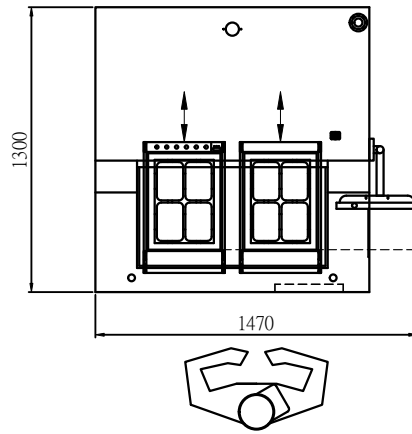

Dust collector (外掛集塵機)

Standard (標準)
Lower dust collector (下集塵器)
Working area (工作範圍) : 330 x 440 mm

Option (選配)
Both Upper dust collector and Auto tool exchange are install (上集塵器 + 自動換刀)
Working area (工作範圍) : 330 x 420 mm