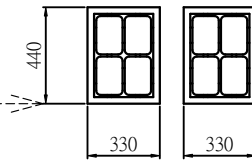

Dust collector (外掛集塵機)

Standard (標準)
Lower dust collector (下集塵器)
Working area (工作範圍) : 330 x 440 mm

Option (選配)
Both Upper dust collector and Auto tool exchange are install (上集塵器 + 自動換刀)
Working area (工作範圍) : 330 x 420 mm