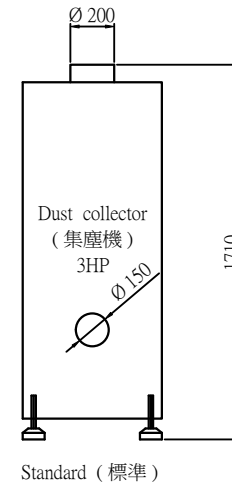

Dust collector (外掛集塵機)

Standard (標準)

Option (選配)

Standard (標準)

Lower dust collector (下集塵器)

Working area (工作範圍): 250 x 340 mm

Option (選配)

Both Upper dust collector and Auto tool exchange are install (上集塵器 + 自動換刀)

Working area (工作範圍): 250 x 320 mm

Standard (標準)

Option (選配)