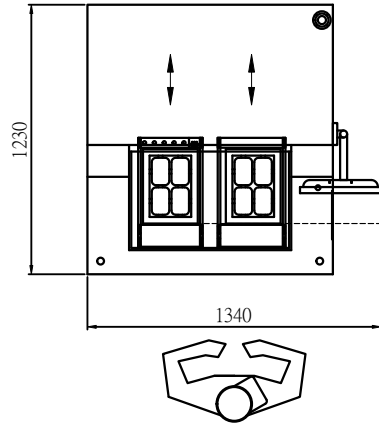

Dust collector (外掛集塵機)

Standard (標準)

Option (選配)

Standard (標準)

Lower dust collector (下集塵器)

Working area (工作範圍): 250 x 340 mm

Option (選配)

Both Upper dust collector and Auto tool exchange are install (上集塵器 + 自動換刀)

Working area (工作範圍): 250 x 320 mm

Standard (標準)

Option (選配)