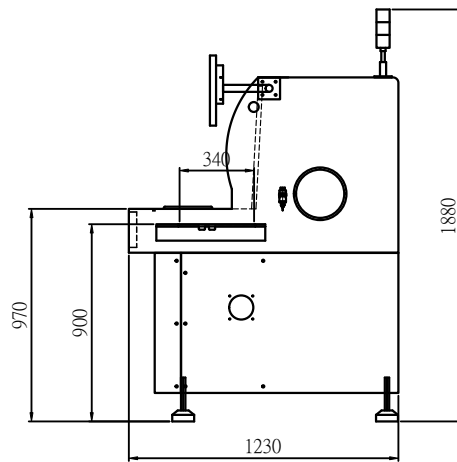

Dust collector (外掛集塵機)

Standard (標準)

Option (選配)

Standard (標準)

Lower dust collector (下集塵器)

Working area (工作範圍): 250 x 340 mm

Option (選配)

Both Upper dust collector and Auto tool exchange are install (上集塵器 + 自動換刀)

Working area (工作範圍): 250 x 320 mm

Standard (標準)

Option (選配)