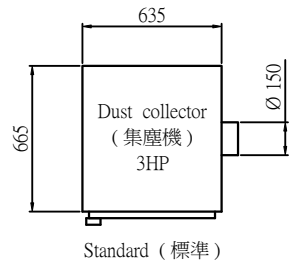

Dust collector (外掛集塵機)

Standard (標準)

Option (選配)

Standard (標準)

Lower dust collector (下集塵器)

Working area (工作範圍): 250 x 340 mm

Option (選配)

Both Upper dust collector and Auto tool exchange are install (上集塵器 + 自動換刀)

Working area (工作範圍): 250 x 320 mm

Standard (標準)

Option (選配)