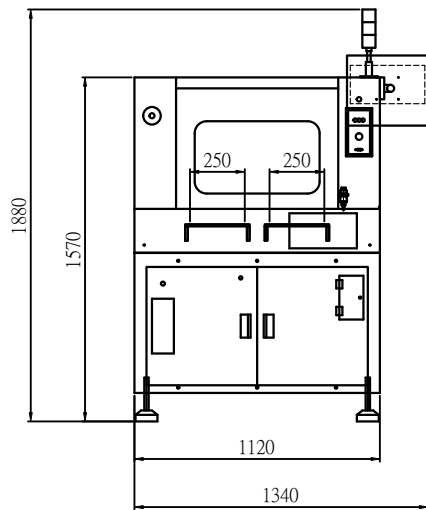

Dust collector (外掛集塵機)

Standard (標準)

Option (選配)

Standard (標準)

Lower dust collector (下集塵器)

Working area (工作範圍): 250 x 340 mm

Option (選配)

Both Upper dust collector and Auto tool exchange are install (上集塵器 + 自動換刀)

Working area (工作範圍): 250 x 320 mm

Standard (標準)

Option (選配)