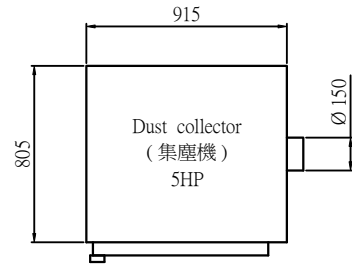

Dust collector (外掛集塵機)

Standard (標準)

Option (選配)

Standard (標準)

Lower dust collector (下集塵器)

Working area (工作範圍): 250 x 340 mm

Option (選配)

Both Upper dust collector and Auto tool exchange are install (上集塵器 + 自動換刀)

Working area (工作範圍): 250 x 320 mm

Standard (標準)

Option (選配)