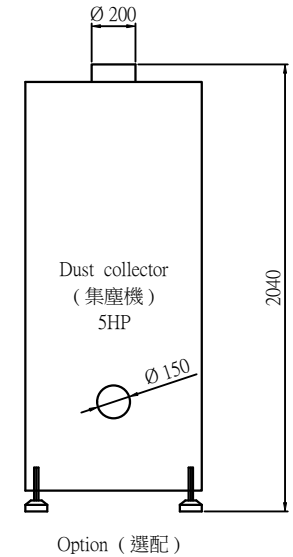

Dust collector (外掛集塵機)

Standard (標準)

Option (選配)

Standard (標準)

Lower dust collector (下集塵器)

Working area (工作範圍): 250 x 340 mm

Option (選配)

Both Upper dust collector and Auto tool exchange are install (上集塵器 + 自動換刀)

Working area (工作範圍): 250 x 320 mm

Standard (標準)

Option (選配)