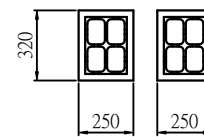

Dust collector (外掛集塵機)

Standard (標準)

Option (選配)

Standard (標準)

Lower dust collector (下集塵器)

Working area (工作範圍): 250 x 340 mm

Option (選配)

Both Upper dust collector and Auto tool exchange are install (上集塵器 + 自動換刀)

Working area (工作範圍): 250 x 320 mm

Standard (標準)

Option (選配)