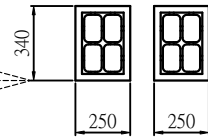

Dust collector (外掛集塵機)

Standard (標準)

Option (選配)

Standard (標準)

Lower dust collector (下集塵器)

Working area (工作範圍): 250 x 340 mm

Option (選配)

Both Upper dust collector and Auto tool exchange are install (上集塵器 + 自動換刀)

Working area (工作範圍): 250 x 320 mm

Standard (標準)

Option (選配)