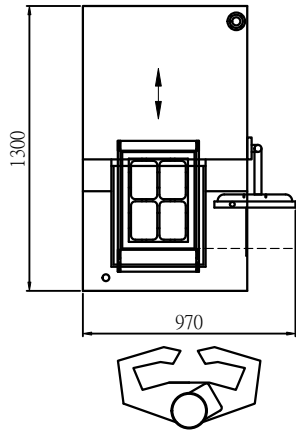

Dust collector (外掛集塵機)

Standard (標準)

Option (選配)

Standard (標準)

Lower dust collector (下集塵器)

Working area (工作範圍) : 330 x 440 mm

Option (選配)

Both Upper dust collector and Auto tool exchange are install (上集塵器 + 自動換刀)

Working area (工作範圍) : 330 x 420 mm

Standard (標準)

Option (選配)