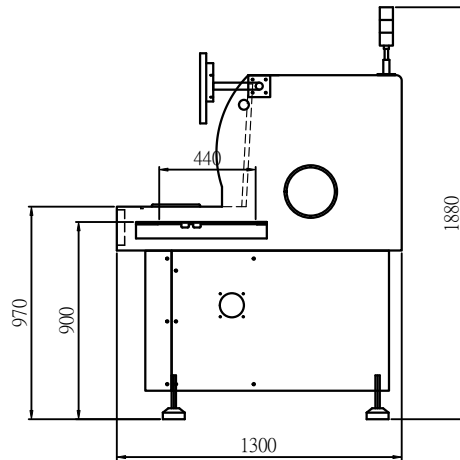

Dust collector (外掛集塵機)

Standard (標準)

Option (選配)

Standard (標準)

Lower dust collector (下集塵器)

Working area (工作範圍) : 330 x 440 mm

Option (選配)

Both Upper dust collector and Auto tool exchange are install (上集塵器 + 自動換刀)

Working area (工作範圍) : 330 x 420 mm

Standard (標準)

Option (選配)