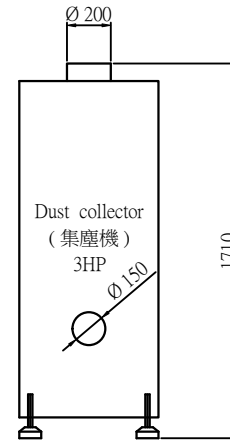

Dust collector (外掛集塵機)

Standard (標準)

Option (選配)

Standard (標準)

Lower dust collector (下集塵器)

Working area (工作範圍) : 330 x 440 mm

Option (選配)

Both Upper dust collector and Auto tool exchange are install (上集塵器 + 自動換刀)

Working area (工作範圍) : 330 x 420 mm

Standard (標準)

Option (選配)