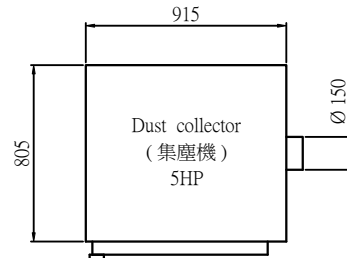

Dust collector (外掛集塵機)

Standard (標準)

Option (選配)

Standard (標準)

Lower dust collector (下集塵器)

Working area (工作範圍) : 330 x 440 mm

Option (選配)

Both Upper dust collector and Auto tool exchange are install (上集塵器 + 自動換刀)

Working area (工作範圍) : 330 x 420 mm

Standard (標準)

Option (選配)