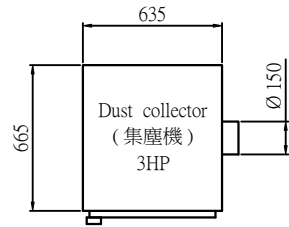

Dust collector (外掛集塵機)

Standard (標準)

Option (選配)

Standard (標準)

Lower dust collector (下集塵器)

Working area (工作範圍) : 330 x 440 mm

Option (選配)

Both Upper dust collector and Auto tool exchange are install (上集塵器 + 自動換刀)

Working area (工作範圍) : 330 x 420 mm

Standard (標準)

Option (選配)