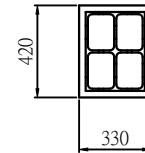

Dust collector (外掛集塵機)

Standard (標準)

Option (選配)

Standard (標準)

Lower dust collector (下集塵器)

Working area (工作範圍) : 330 x 440 mm

Option (選配)

Both Upper dust collector and Auto tool exchange are install (上集塵器 + 自動換刀)

Working area (工作範圍) : 330 x 420 mm

Standard (標準)

Option (選配)