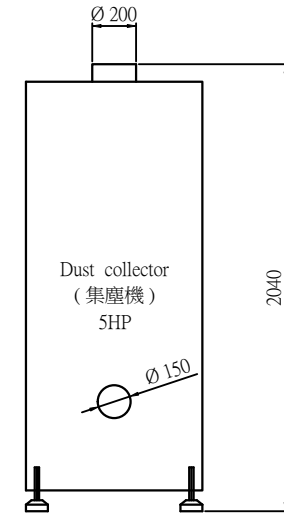

Dust collector (外掛集塵機)

Standard (標準)

Option (選配)

Standard (標準)

Lower dust collector (下集塵器)

Working area (工作範圍) : 330 x 440 mm

Option (選配)

Both Upper dust collector and Auto tool exchange are install (上集塵器 + 自動換刀)

Working area (工作範圍) : 330 x 420 mm

Standard (標準)

Option (選配)