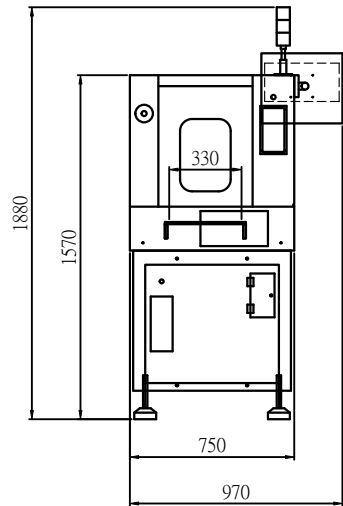

Dust collector (外掛集塵機)

Standard (標準)

Option (選配)

Standard (標準)

Lower dust collector (下集塵器)

Working area (工作範圍) : 330 x 440 mm

Option (選配)

Both Upper dust collector and Auto tool exchange are install (上集塵器 + 自動換刀)

Working area (工作範圍) : 330 x 420 mm

Standard (標準)

Option (選配)